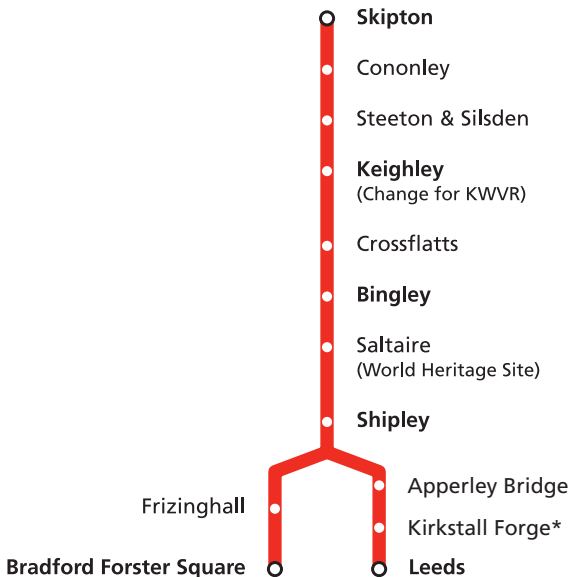

Airedale Train Times

Including trains to Carlisle / Morecambe and KWVR

* Station due to open 2016.

www.wymetro.com here to get you there

METRO

Airedale Line Timetable

(including Leeds - Morecambe/ Carlisle trains)

West Yorkshire local rail services between Leeds / Bradford Forster Square and Steeton & Silsden are operated by Northern on behalf of Metro.

This timetable shows all trains between Leeds / Bradford and Skipton plus the Leeds - Morecambe / Carlisle services. Additional trains run between Leeds and Shipley, Shipley and Bradford (see the Leeds - Bradford composite timetable). Some trains to and from London are operated by Virgin Trains East Coast.